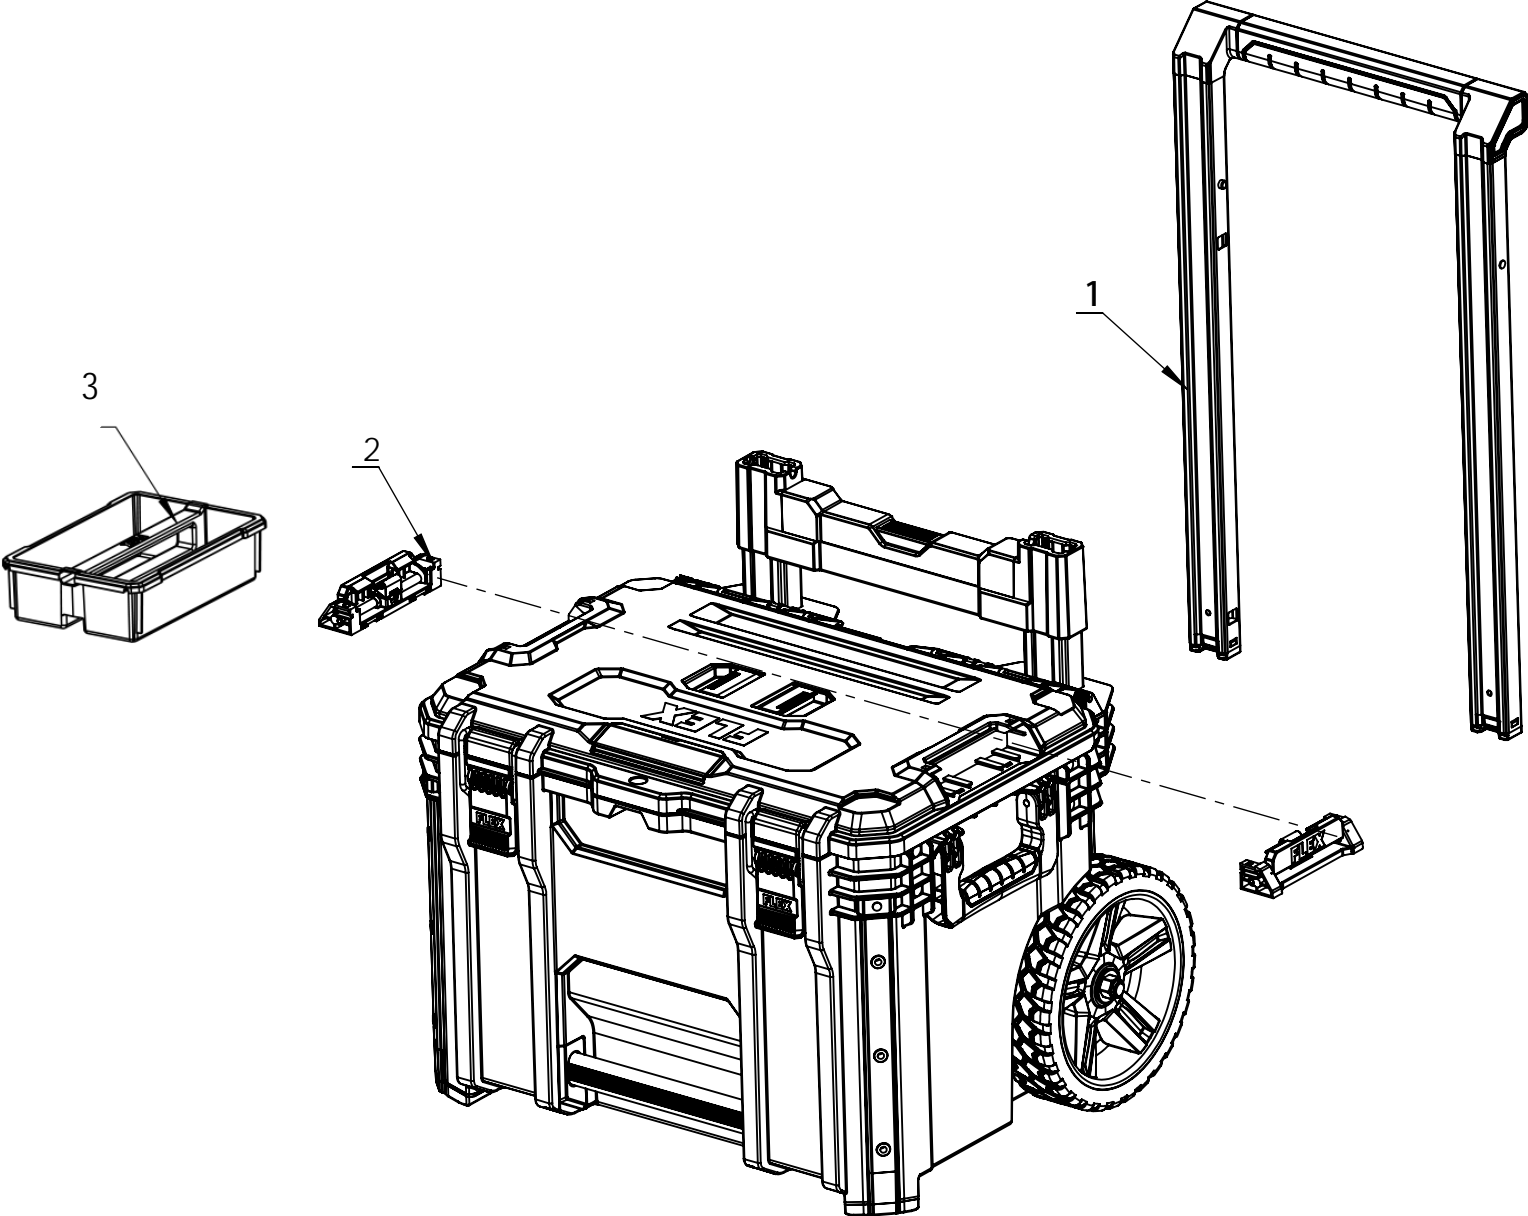

Product Description: StackPack Rolling Tool Box
Model Number : FS1101
Version: A
Issue Date : 2024/05/30

No.	Product Model#	Part Number	Description	Qty
1	FS1101	2850256001	Trolley bar	1
2	FS1101	3135306001	Lock catch assembly	2
3	FS1101	2521135004	Handle tray	1